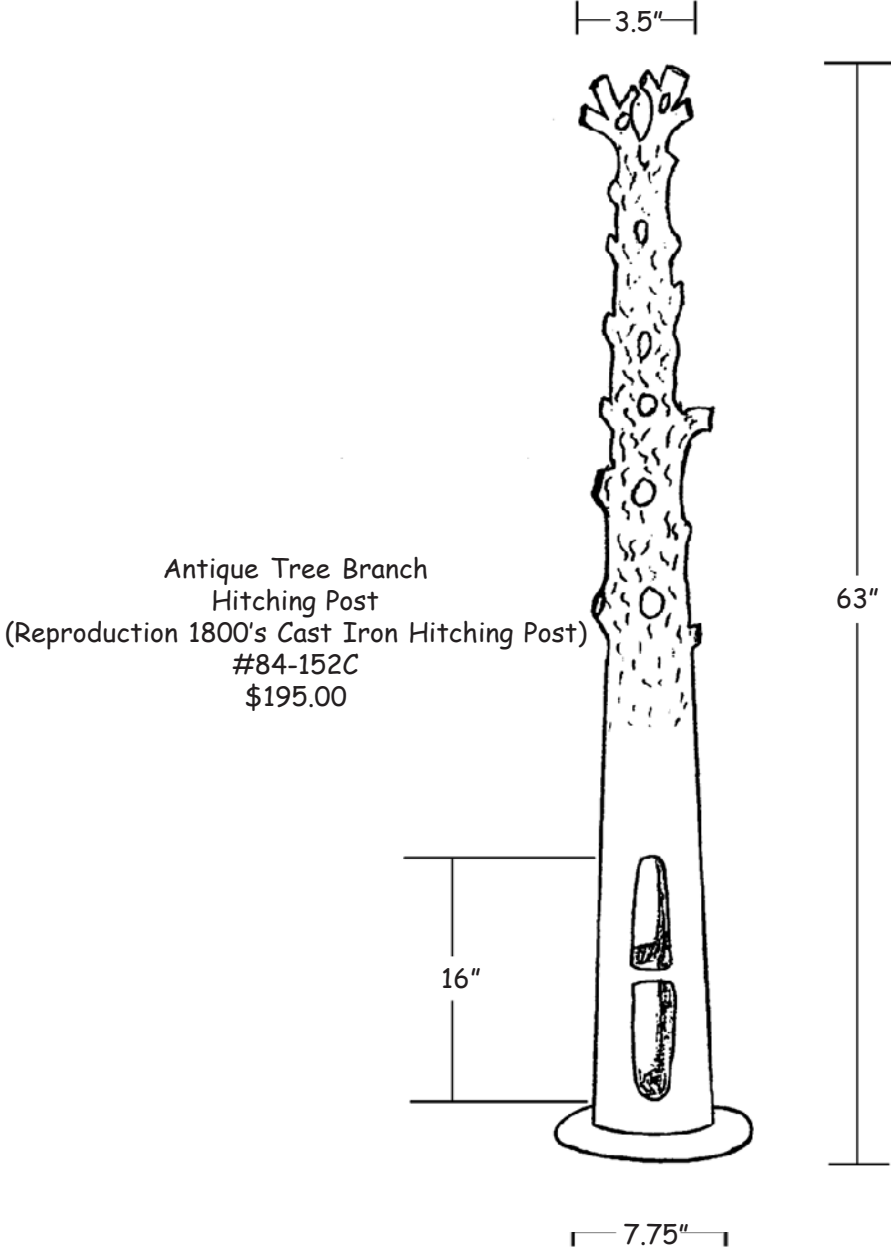

Hitching Posts

NOT AVAILABLE
Hitching Post Work Horse
43.5"H x 7"Dia
#84-152
#74.00

Hitching Post Fancy
46"H x 8.5"Dia
#84-152B
\$95.00

Hitching Post Dress Horse
43.5"H x 7"Dia
#84-152A
Aluminum - \$85.00
Solid Brass - \$450.00

Hitching Posts

Antique Tree Branch
Hitching Post
(Reproduction 1800's Cast Iron Hitching Post)
#84-152C
\$195.00