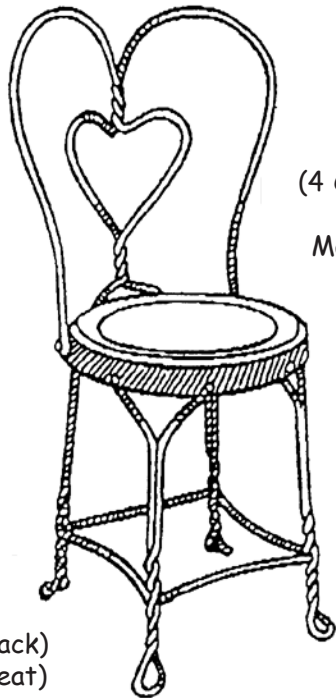

# *Ice Cream Parlor Sets*

35"H (Back)  
18"H (Seat)  
13"Dia

Ice Cream Parlor Set  
(4 Chairs with metal seats & Table)  
#84-160 - \$140.00  
Marble Top #84-160A - \$200.00

28.5"H x 16.5" Dia

Ice Cream Parlor Bar Set  
Table 38.5"H - #84-159A  
Chairs 45"H - #84-159B