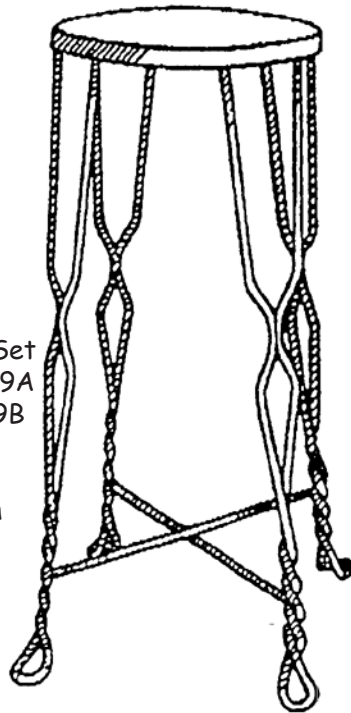

# *Ice Cream Parlor Sets*

35"H (Back)  
18"H (Seat)  
13"Dia

Ice Cream Parlor Set  
(4 Chairs with metal seats & Table)  
#84-160 - \$140.00  
Marble Top #84-160A - \$200.00

28.5"H x 16.5" Dia

Ice Cream Parlor Bar Set  
Table 38.5"H - #84-159A  
Chairs 45"H - #84-159B

Table - \$160.00  
Seats - \$28.00 Each  
SET - \$235.00

45"H (Back)  
29.25"H (Seat)  
13"Dia

*AK Exteriors*

(800) 253-9837

Fax (915) 587-5474

[www.akexteriors.com](http://www.akexteriors.com)