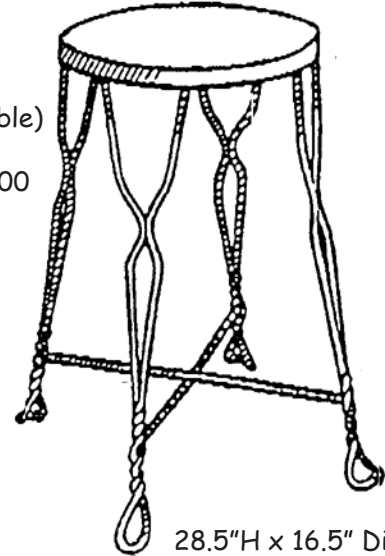

# *Ice Cream Parlor Sets*

35"H (Back)  
18"H (Seat)  
13"Dia

Ice Cream Parlor Set  
(4 Chairs with metal seats & Table)  
#84-160 - \$140.00  
Marble Top #84-160A - \$200.00

28.5"H x 16.5" Dia

Ice Cream Parlor Bar Set  
Table 38.5"H - #84-159A  
Chairs 45"H - #84-159B

Table - \$160.00  
Seats - \$28.00 Each  
SET - \$235.00

45"H (Back)  
29.25"H (Seat)  
13"Dia

*AK Exteriors*

(800) 253-9837

Fax (915) 587-5474

[www.akexteriors.com](http://www.akexteriors.com)