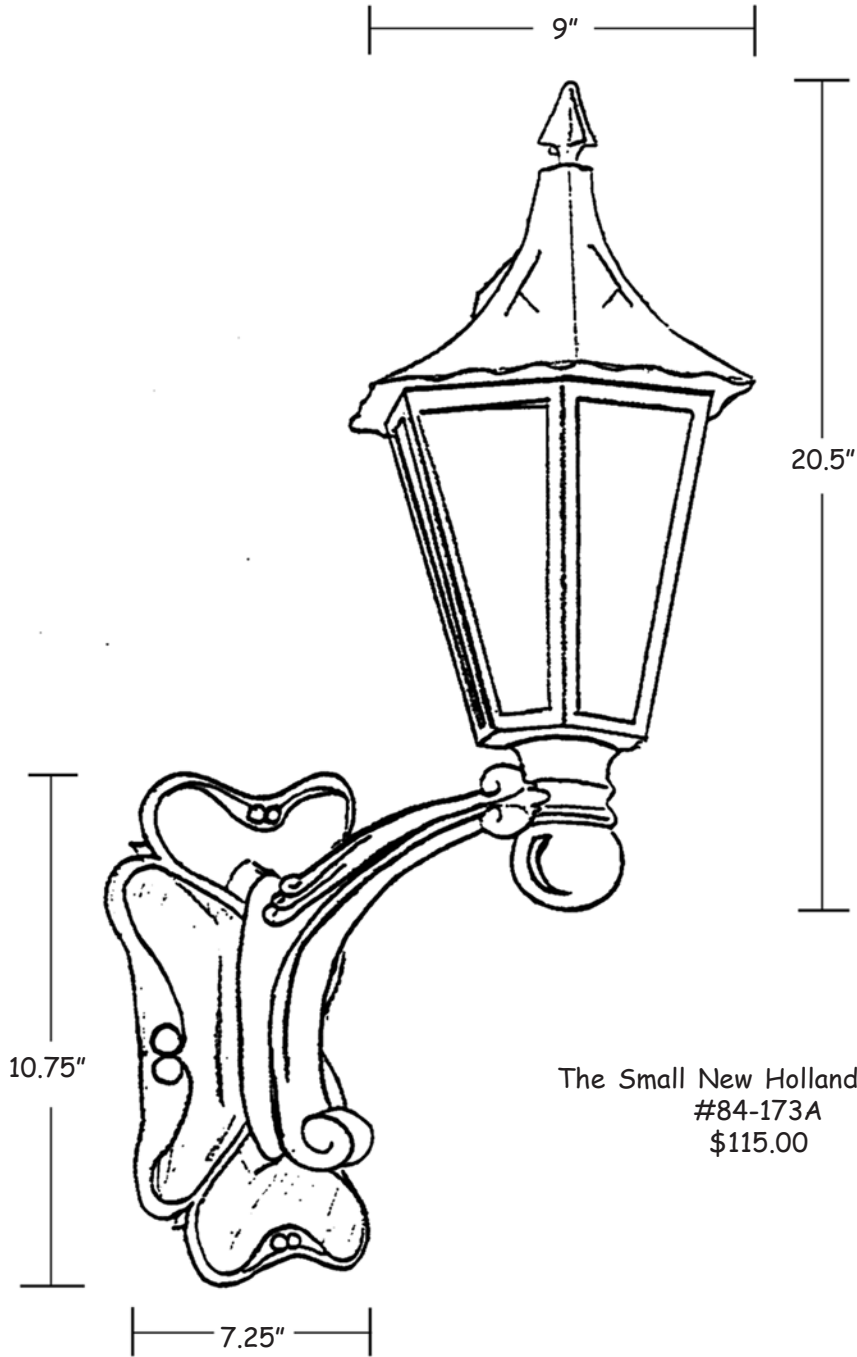

# Lamps & Sconces

Tall Sconce  
47"H x 11"W x 19"D  
#84-174  
\$175.00

East Lake Sconce  
18"H (Plus Globe)  
18.5"D x 6.5"W  
#84-169  
\$75.00

Caledon Pier Mounted  
33"H x 7"Dia Base  
15"H Base without Luminaire  
#84-120  
\$95.00

# Lamps & Sconces

Round Sconce  
23"H x 11"W x 18"D  
#84-171  
Aluminum - #75.00  
Solid Brass - \$250.00

Round Sconce 2 Arm  
23"H x 30"W x 16"D  
#84-171A  
Aluminum - \$95.00  
Solid Brass - \$325.00

Victorian Sconce  
20"H x 11"W x 18"D  
#84-168  
Aluminum - \$75.00  
Solid Brass - \$295.00

Victorian Sconce 2 Arm  
24"H x 28"W x 16"D  
#84-168A  
Aluminum - \$105.00  
Solid Brass - \$395.00

*AK Exteriors*

Fence Lite  
13"H x 9"Base (Without Globe)  
#84-175  
\$75.00

*Lamps & Sconces*

The Riley Hanging Light  
#84-172  
\$18.00

*Lamps & Sconces*

The Small New Holland Sconce  
#84-173A  
\$115.00