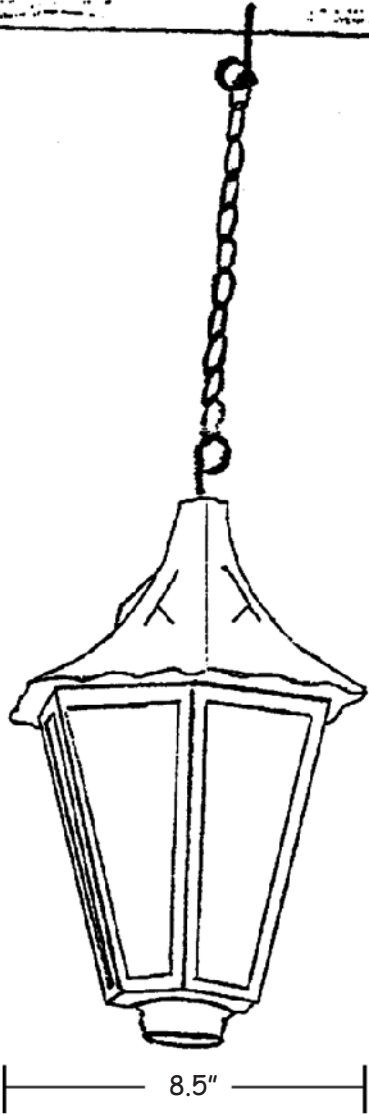

The Riley Hanging Light
#84-172
$18.00