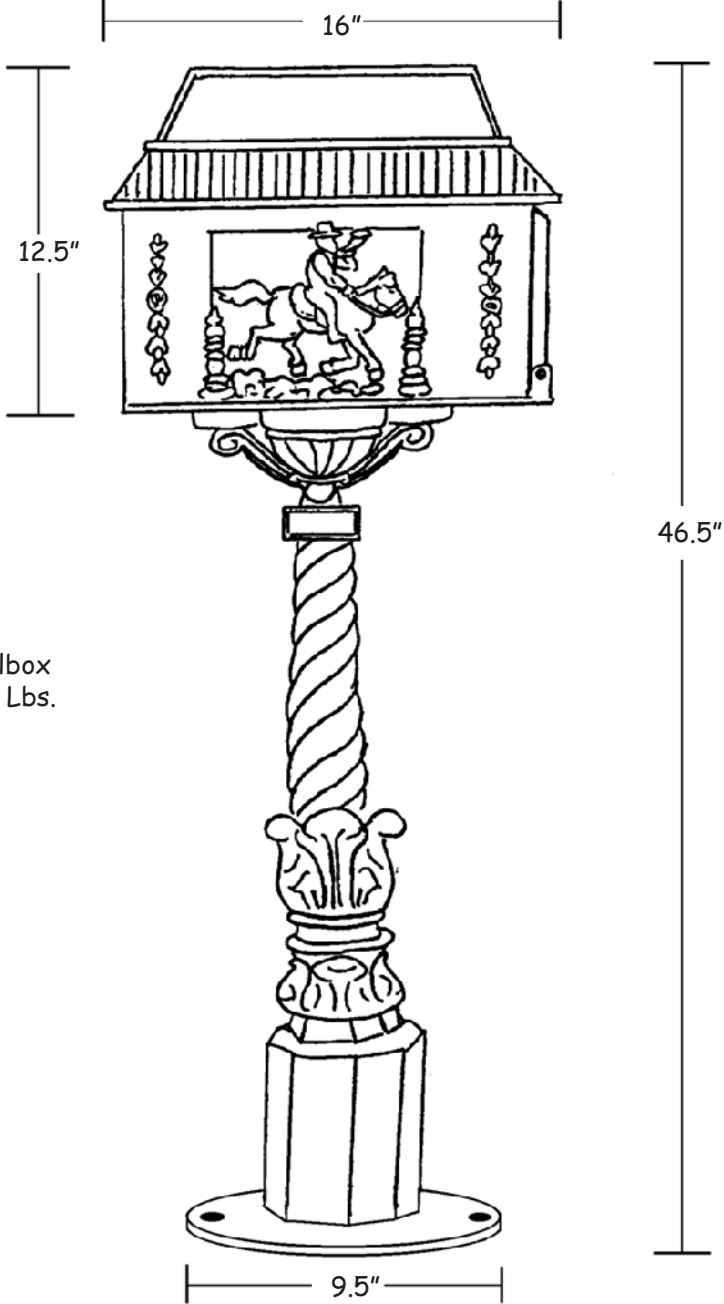

Mail Boxes

The Barcelona Mailbox
Approx Weight: 32 Lbs.
#84-225
$118.00