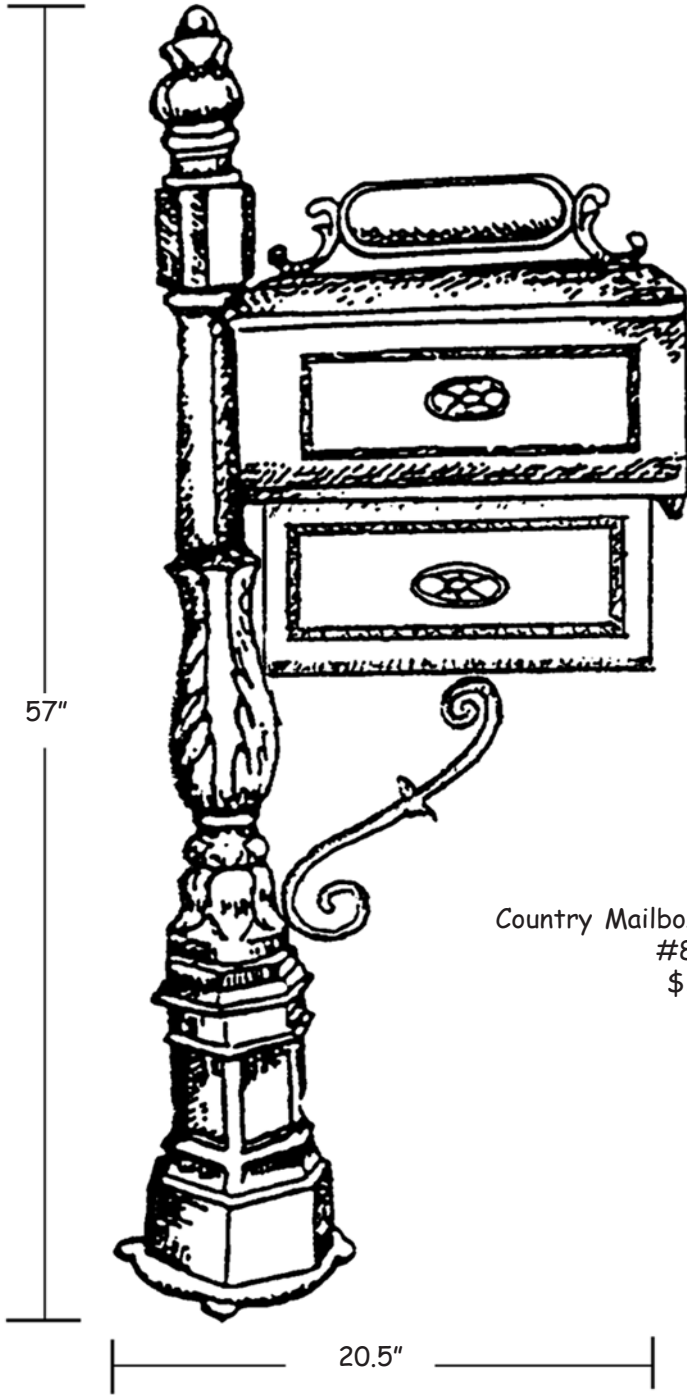

*Mail Boxes*

Back View Open  
Door has place  
for cylinder lock.  
#84-150  
\$85.00

Victorian Mail Box  
48"H  
#84-151  
Aluminum - \$150.00  
Solid Brass - \$650.00

Country Style Mail Box  
with Light  
#84-221  
\$395.00

Country Style Mail Box  
57"H x 23"L x 9"W  
#84-221A  
Aluminum - \$195.00  
Solid Brass - \$800.00

Wall Mount Mail Box  
(not shown)  
#84-150B  
\$85.00

*Mail Boxes*

Country Mailbox with Paper Holder  
#84-221B  
\$250.00