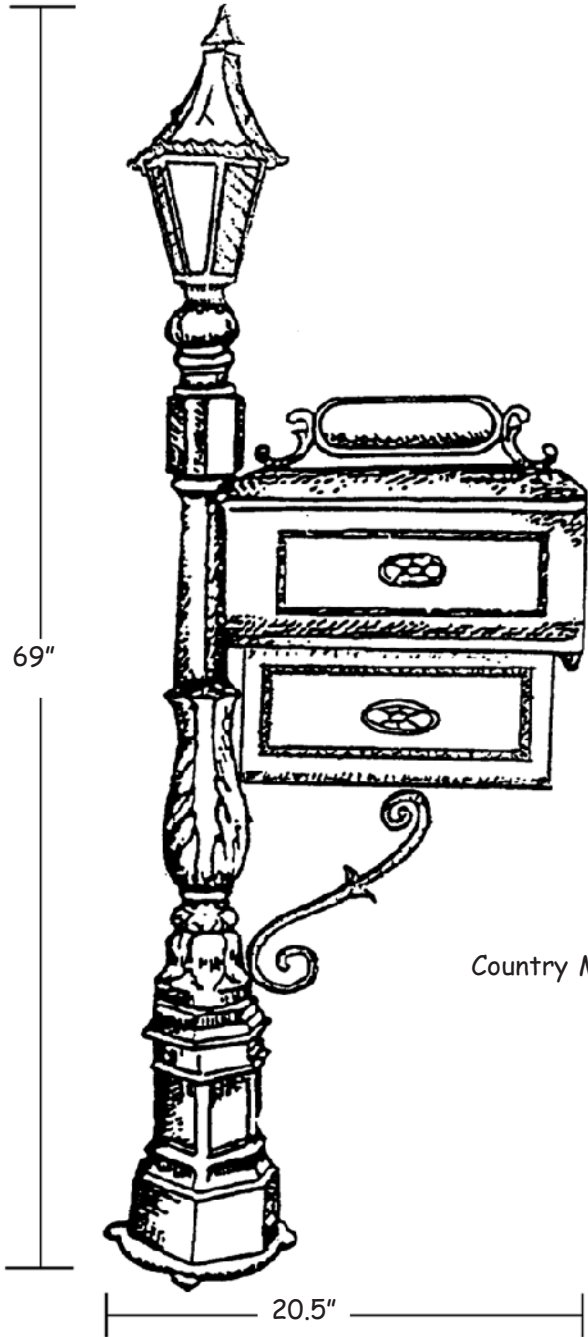

Mail Boxes

Country Mailbox with Paper Holder & Light
#84-221C
$285.00