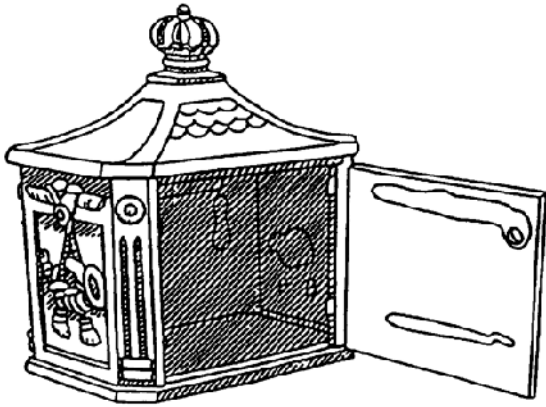

*Mail Boxes*

Back View Open  
Door has place  
for cylinder lock.  
#84-150  
\$85.00

Victorian Mail Box  
48"H  
#84-151  
Aluminum - \$150.00  
Solid Brass - \$650.00

Country Style Mail Box  
with Light  
#84-221  
\$395.00

Country Style Mail Box  
57"H x 23"L x 9"W  
#84-221A  
Aluminum - \$195.00  
Solid Brass - \$800.00

Wall Mount Mail Box  
(not shown)  
#84-150B  
\$85.00

*Mail Boxes*

Country Mailbox with Paper Holder  
#84-221B  
\$250.00